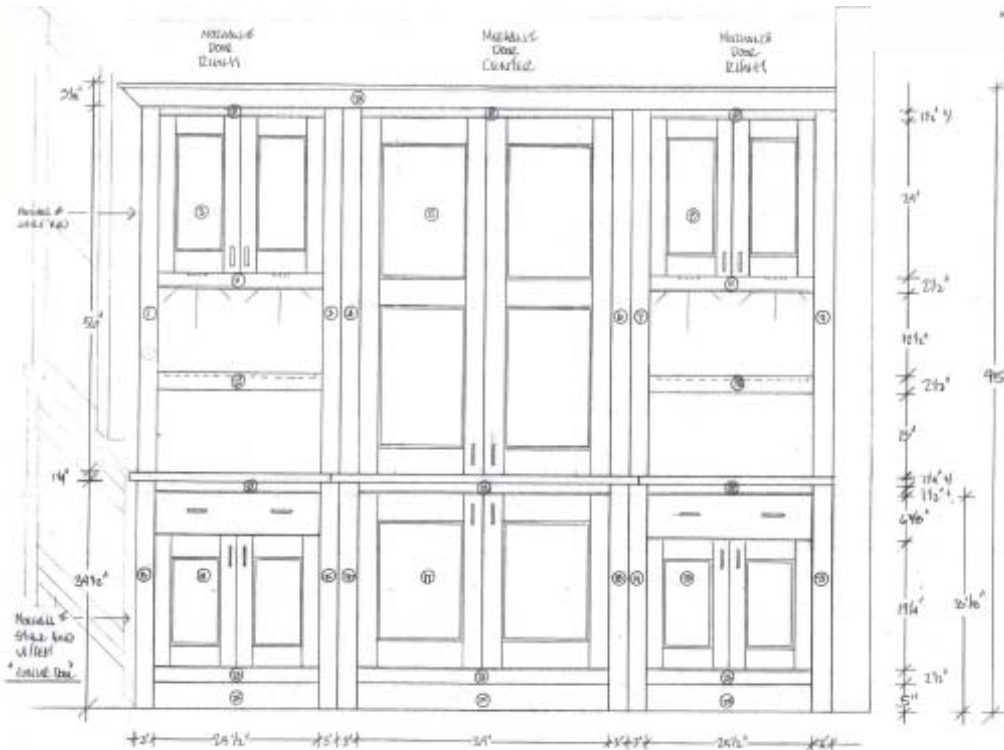

## Entertainment Center

Heritage cabinetry in Mahogany wood species with Copper finish and Birch interiors

Morgan I and Morgan II 5/4" full overlay Doorstyle

Retractable pocket doors to hide TV area

2 1/2" thick wood shelves with Glass Inserts

Halogen lights undercabinet and above display shelves

Ceasarstone countertop in "Salmon" with beveled edge

Retail Value:  
\$24,205.00

**Sale:**  
**\$7500.**

*Morris Black*  
**DESIGNS**

For information, call 610-264-2700 or 610-525-1025  
Display located at Morris Black Designs, 2 Towne Place, Bryn Mawr, PA