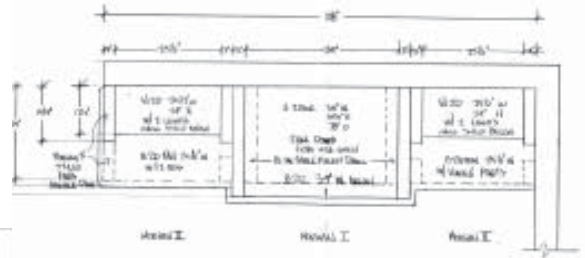

## Entertainment Center

Heritage cabinetry in Mahogany wood species with Copper finish and Birch interiors

Morgan I and Morgan II 5/4" full overlay Doorstyle

Retractable pocket doors to hide TV area

2 1/2" thick wood shelves with Glass Inserts

Halogen lights undercabinet and above display shelves

Ceasarstone countertop in "Salmon" with beveled edge

Retail Value:  
\$24,205.00

**Sale:**  
**\$7500.**

*Morris Black*  
**DESIGNS**

For information, call 610-264-2700 or 610-525-1025  
Display located at Morris Black Designs, 2 Towne Place, Bryn Mawr, PA