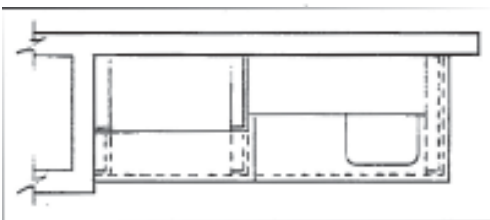

Rt. 611, Bartonsville, PA
570-619-7173

**Morris
Black**
DESIGNS
Kitchens. Baths. Custom Interiors.