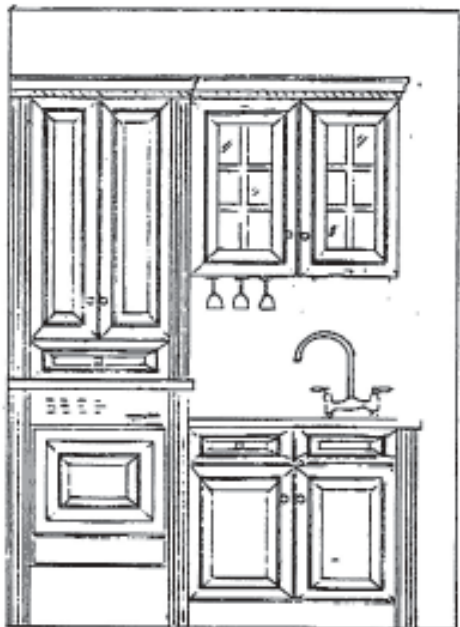

Rt. 611, Bartonsville, PA
570-619-7173

**Morris
Black**
DESIGNS
Kitchens. Baths. Custom Interiors.